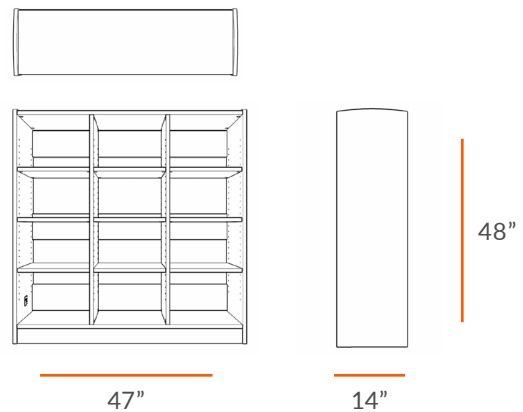

Description

Collect - Cubby - 12 are exceptionally sturdy and have been designed in a wide range of shapes and sizes to meet the needs of both early childhood and K-12 learning environments. The collection consists of floor and wall cubbies that can be mixed and matched to suit your space and storage needs.

The Collect Cubby 12 consists of 12 adjustable shelves and an open back. This unit is adaptable to accommodate a variety of storage needs such as books, learning materials personal belongings or storage bins. A safety strap and pre-drilled holes on the back are included for securing the unit to the wall.

Product features

- Edges all smoothed and finished
- Safety strap supplied and predrilled
- Holes for easy installation
- Adjustable shelves

Views

Refer to Technical Sheet for more details.

Materials

- Europly FSC Certified hardwood plywood (FSC R 012337)
- MPX® FSC Certified hardwood plywood (FSC R 012337)

COLLECT CUBBY

LENGTH	47"
DEPTH	14"
HEIGHT	48"

Dimensions indicated are approximate. Please contact us if you require clarification.